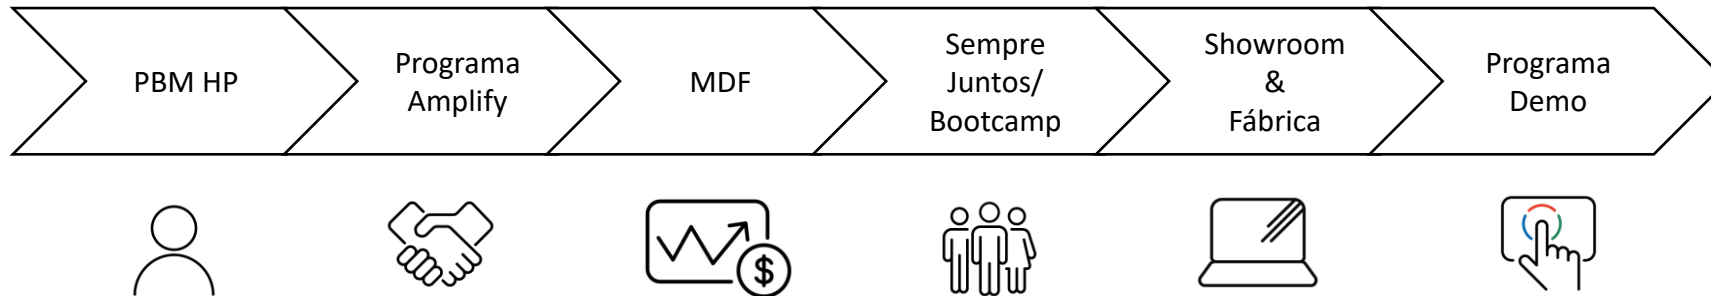

HP Wolf Security protects below, at and above the OS. **HP Auto Lock & Awake** intelligently locks & wakes up your PC

Customize & manage your PC experiences and device to device ecosystem through **myHP**

HP Connect

Enabling IT to reach the user's device to manage, update, and support.

*Image is FPO

Programa de canais HP PCs 2nd Tier

Benefícios

Expanda os seus negócios com o HP Connect !

- Acesse toda a linha de HP Computing e Poly
- Solicite uma cotação de forma fácil e rápida
- Obtenha descontos exclusivos